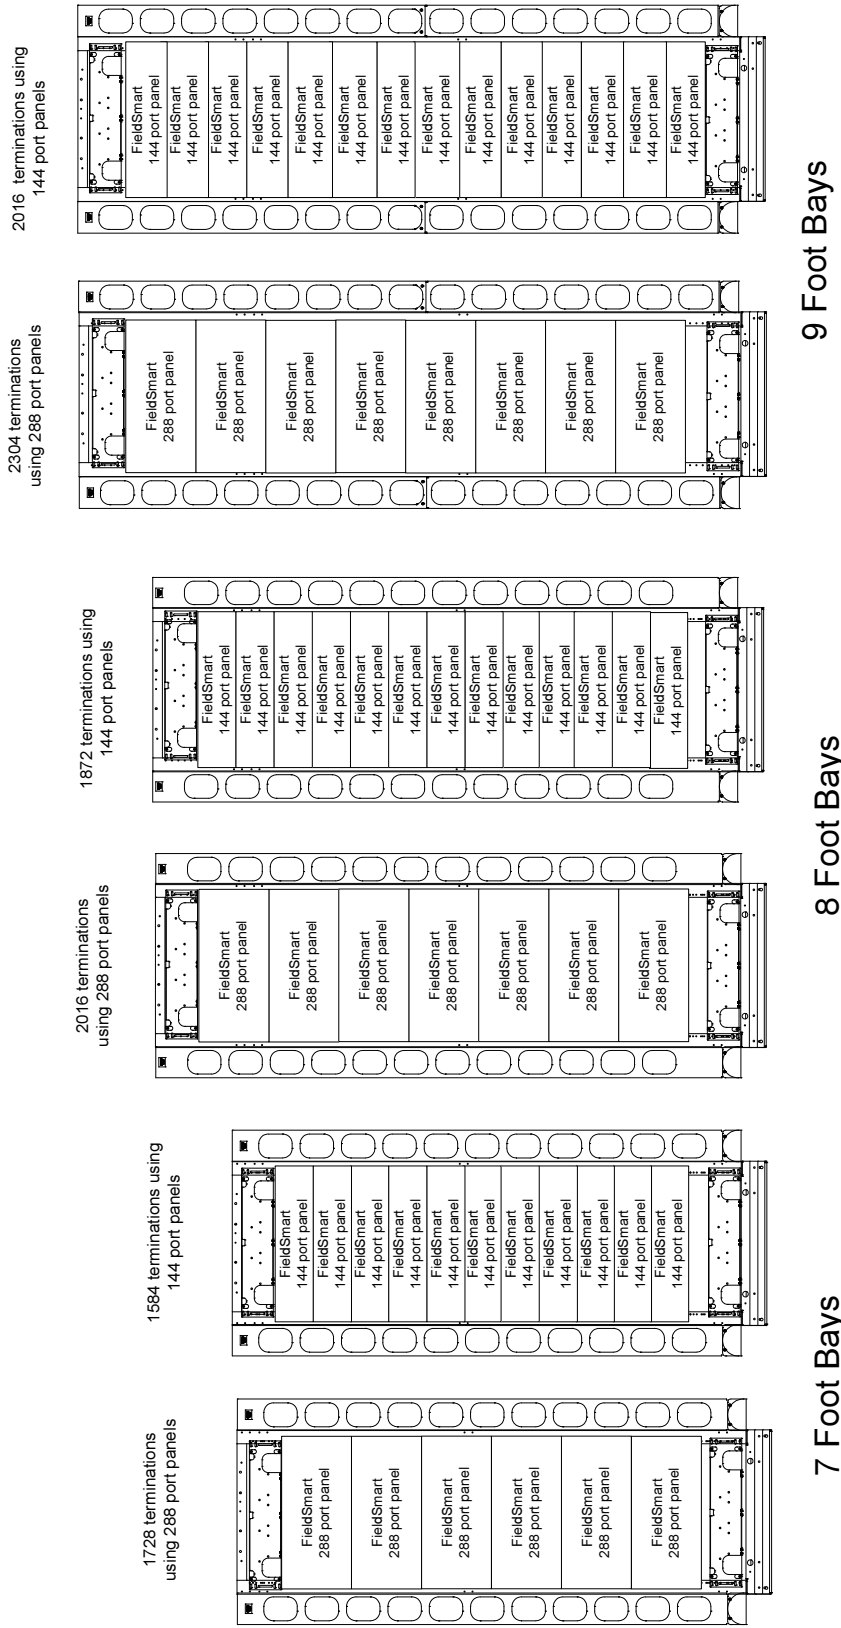

FieldSmart Recommendations

Maximum Terminations Per Bay - Traditional Frame

FieldSmart Recommendations